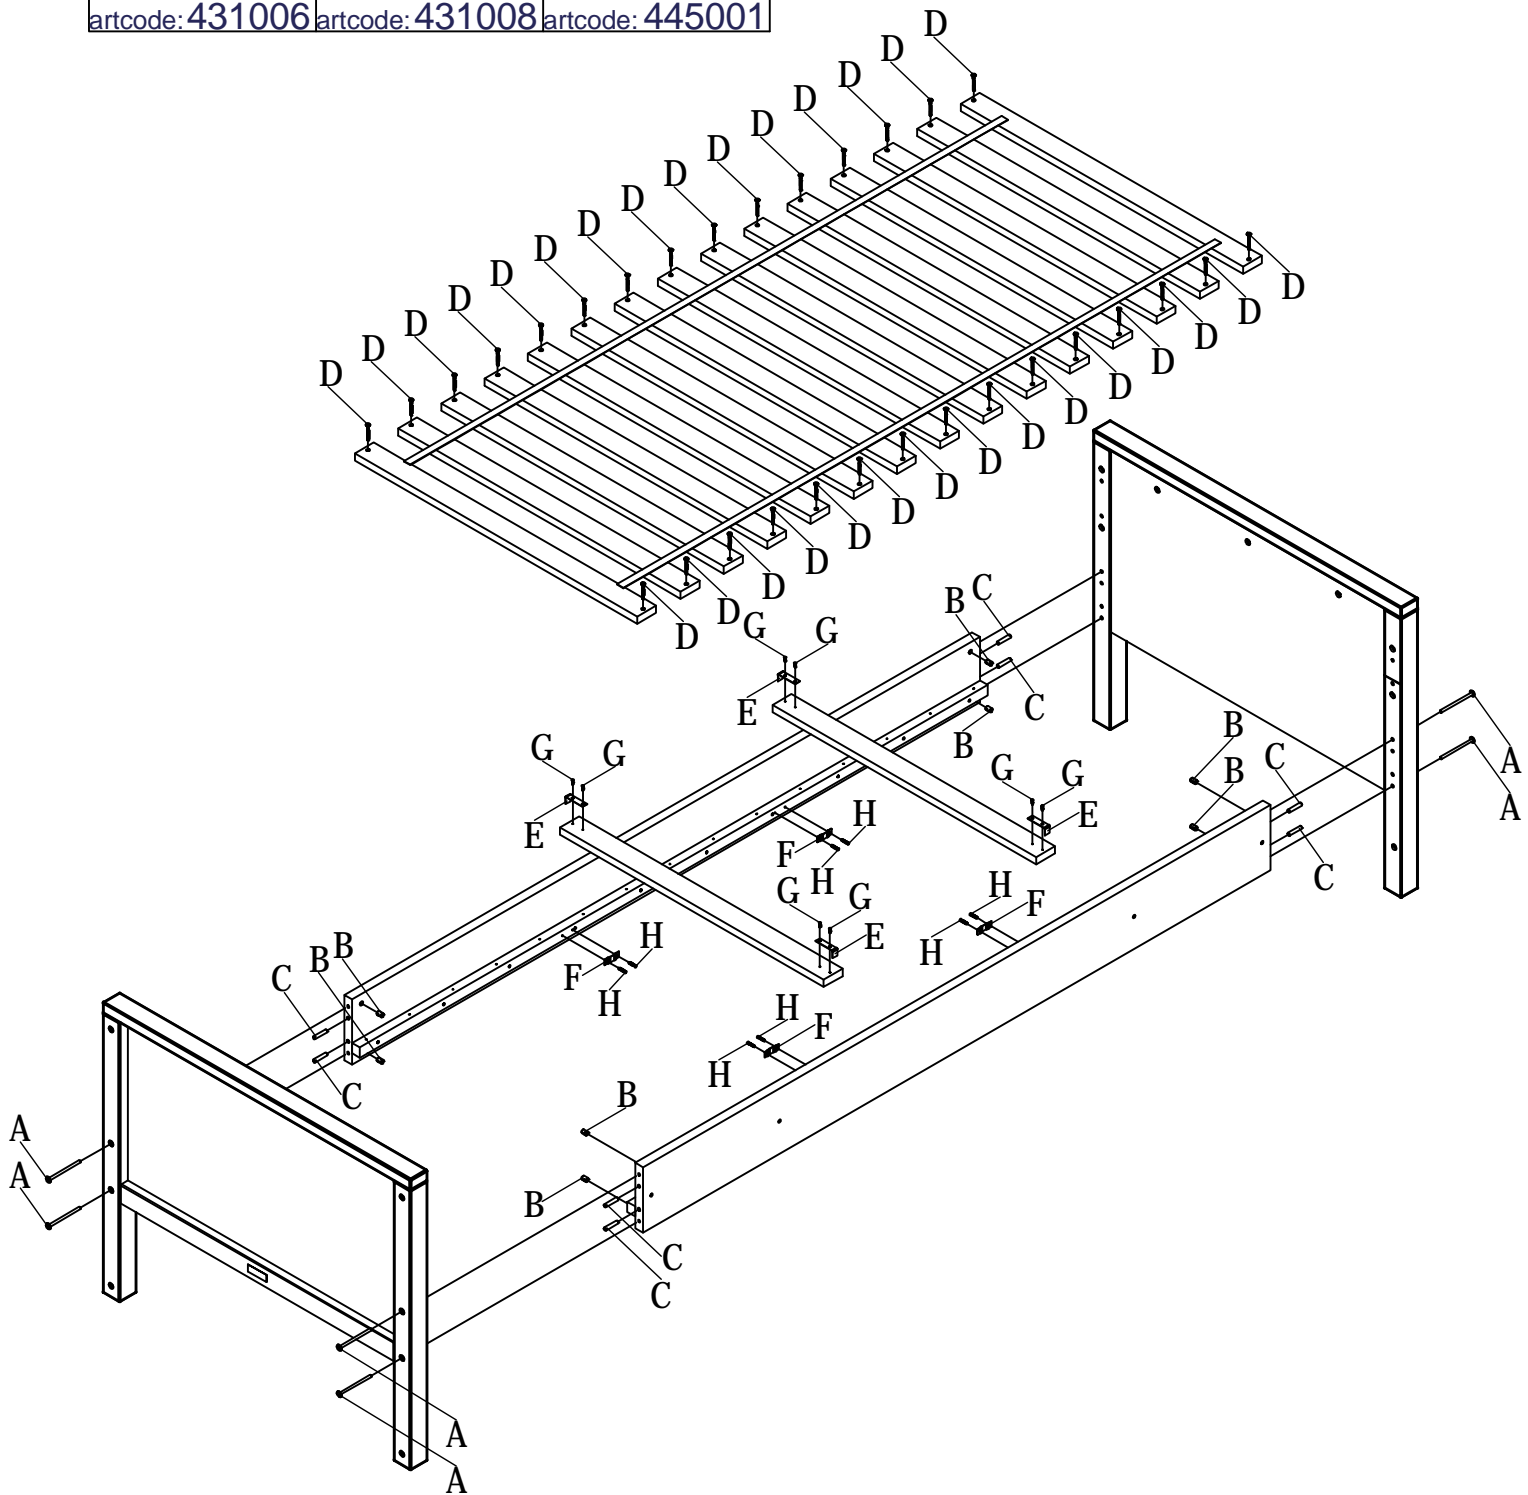

bopita[®]

ASSEMBLY INSTRUCTION
MONTAGE HANDLEIDING
MONTAGE ANLEITUNG
NOTICE DE MONTAGE
MANUAL DE MONTAJE

UK
NL
D
F
ESP

MODEL :NORDIC
TYPE :BASIC BED 90X200
COLOUR :WHITE
ART.CODE :430139.11.

Distributor:

BOPITA
Energieweg 1
6662 NS Elst
The Netherlands

www.bopita.com

24.01.2020.

 A	 B	 C	 D	 E	 F
M6X100 8X	M6 8X	< 8X40 8X	5X40 30X	4X	4X
artcode: 441028	artcode: 442004	artcode:	artcode: 431034	artcode: 446018	artcode: 446107
 G	 H	 I			
3,5X16 8X	3,5X25 8X	1X			
artcode: 431006	artcode: 431008	artcode: 445001			

bopita®

ASSEMBLY INSTRUCTION
MONTAGE HANDLEIDING
MONTAGE ANLEITUNG
NOTICE DE MONTAGE
MANUAL DE MONTAJE

UK
NL
D
F
ESP

MODEL : NORDIC
TYPE : BACKSIDE
COLOUR : WHITE
ART.CODE : 416139.11.

Distributor:

BOPITA
Energieweg 1
6662 NS Elst
The Netherlands

www.bopita.com

30.01.2020.

A 	B 	C 	D 	E 
M6X60 4X	8X40 4X	1X	M6X10 2X	1X
artcode: 441040	artcode:	artcode: 446026	artcode: 441001	artcode: 445001