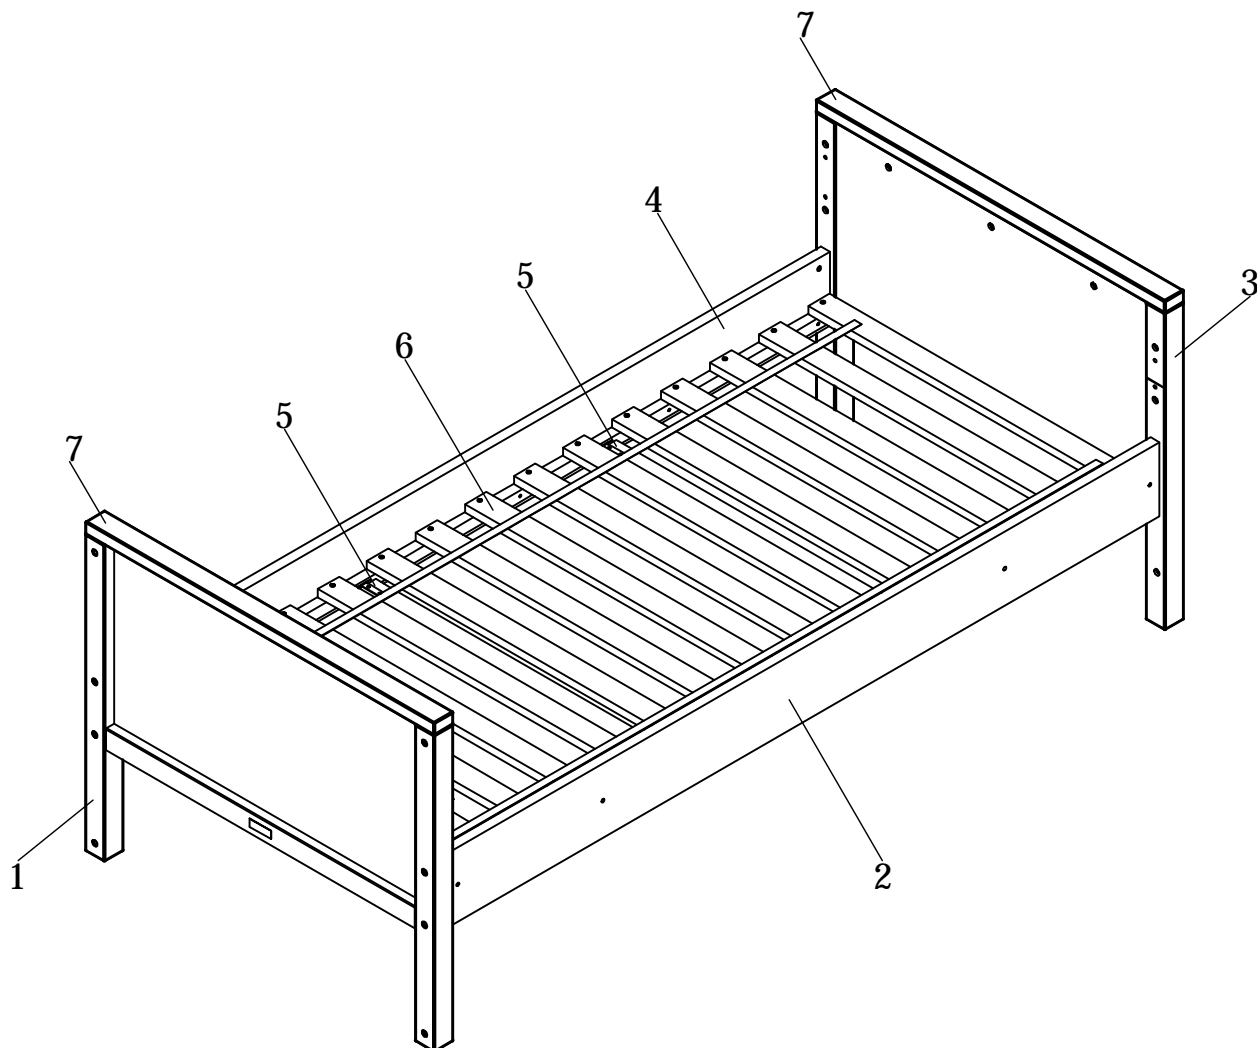

bopita[®]

ASSEMBLY INSTRUCTION
MONTAGE HANDLEIDING
MONTAGE ANLEITUNG
NOTICE DE MONTAGE
MANUAL DE MONTAJE

UK
NL
D
F
ESP

MODEL :NORDIC
TYPE :BASIC BED 90X200
COLOUR :WHITE
ART.CODE :430139.11.

Distributor:

BOPITA
Energieweg 1
6662 NS Elst
The Netherlands

www.bopita.com

24.01.2020.

 A	 B	 C	 D	 E	 F
M6X100 8X	M6 8X	< 8X40 8X	5X40 30X	4X	4X
artcode: 441028	artcode: 442004	artcode:	artcode: 431034	artcode: 446018	artcode: 446107
 G	 H	 I			
3,5X16 8X	3,5X25 8X	1X			
artcode: 431006	artcode: 431008	artcode: 445001			

bopita®

ASSEMBLY INSTRUCTION
MONTAGE HANDLEIDING
MONTAGE ANLEITUNG
NOTICE DE MONTAGE
MANUAL DE MONTAJE

UK
NL
D
F
ESP

MODEL : NORDIC
TYPE : BACKSIDE
COLOUR : WHITE
ART.CODE : 416139.11.

Distributor:

BOPITA
Energieweg 1
6662 NS Elst
The Netherlands

www.bopita.com

30.01.2020.

A 	B 	C 	D 	E 
M6X60 4X	8X40 4X	1X	M6X10 2X	1X
artcode: 441040	artcode:	artcode: 446026	artcode: 441001	artcode: 445001