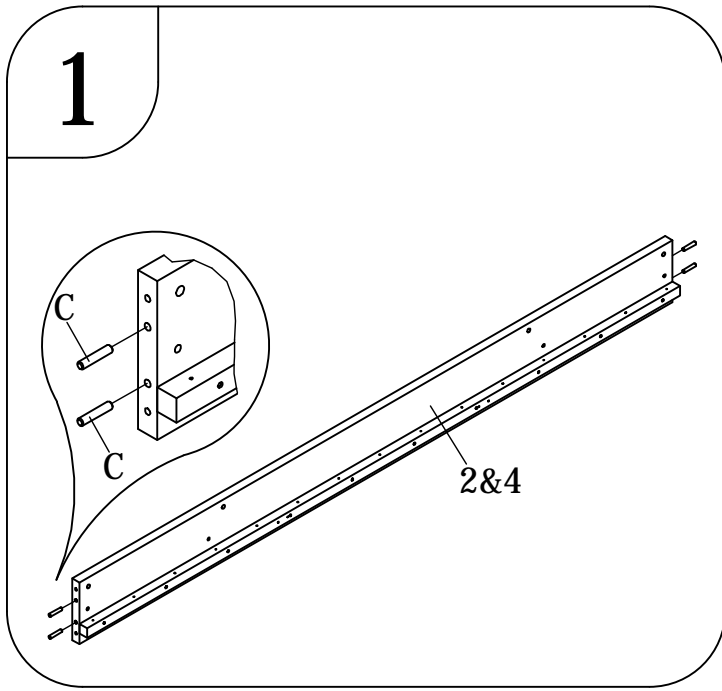

bopita[®]

ASSEMBLY INSTRUCTION
MONTAGE HANDLEIDING
MONTAGE ANLEITUNG
NOTICE DE MONTAGE
MANUAL DE MONTAJE

UK
NL
D
F
ESP

MODEL :NORDIC
TYPE :BASIC BED 90X200
COLOUR :WHITE
ART.CODE :430139.11.

Distributor:

BOPITA
Energieweg 1
6662 NS Elst
The Netherlands

www.bopita.com

24.01.2020.

 A	 B	 C	 D	 E	 F
M6X100 8X	M6 8X	< 8X40 8X	5X40 30X	4X	4X
artcode: 441028	artcode: 442004	artcode:	artcode: 431034	artcode: 446018	artcode: 446107
 G	 H	 I			
3,5X16 8X	3,5X25 8X	1X			
artcode: 431006	artcode: 431008	artcode: 445001			

bopita®

ASSEMBLY INSTRUCTION
MONTAGE HANDLEIDING
MONTAGE ANLEITUNG
NOTICE DE MONTAGE
MANUAL DE MONTAJE

UK
NL
D
F
ESP

MODEL : NORDIC
TYPE : BACKSIDE
COLOUR : WHITE
ART.CODE : 416139.11.

Distributor:

BOPITA
Energieweg 1
6662 NS Elst
The Netherlands

www.bopita.com

30.01.2020.

A 	B 	C 	D 	E 
M6X60 4X	8X40 4X	1X	M6X10 2X	1X
artcode: 441040	artcode:	artcode: 446026	artcode: 441001	artcode: 445001