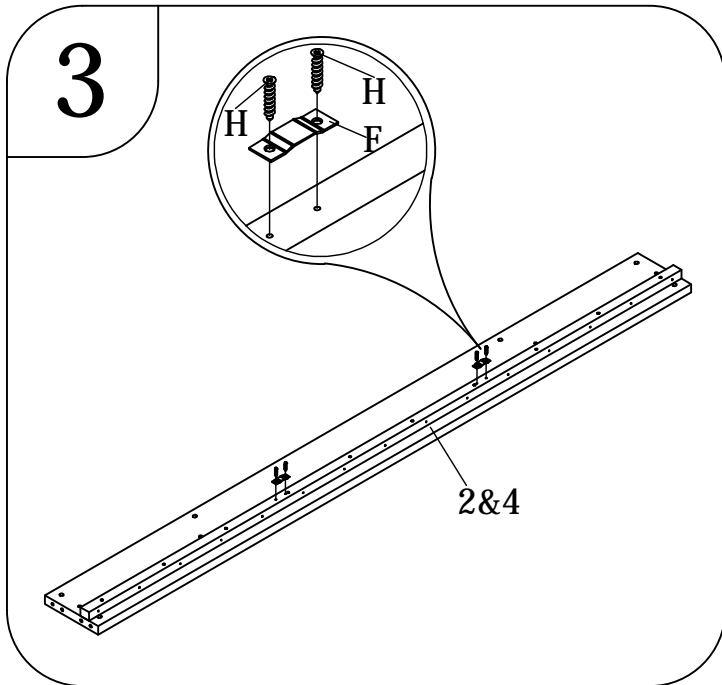

bopita[®]

ASSEMBLY INSTRUCTION
MONTAGE HANDLEIDING
MONTAGE ANLEITUNG
NOTICE DE MONTAGE
MANUAL DE MONTAJE

UK
NL
D
F
ESP

MODEL :NORDIC
TYPE :BASIC BED 90X200
COLOUR :WHITE
ART.CODE :430139.11.

Distributor:

BOPITA
Energieweg 1
6662 NS Elst
The Netherlands

www.bopita.com

24.01.2020.

 A	 B	 C	 D	 E	 F
M6X100 8X	M6 8X	< 8X40 8X	5X40 30X	4X	4X
artcode: 441028	artcode: 442004	artcode:	artcode: 431034	artcode: 446018	artcode: 446107
 G	 H	 I			
3,5X16 8X	3,5X25 8X	1X			
artcode: 431006	artcode: 431008	artcode: 445001			

bopita®

ASSEMBLY INSTRUCTION
MONTAGE HANDLEIDING
MONTAGE ANLEITUNG
NOTICE DE MONTAGE
MANUAL DE MONTAJE

UK
NL
D
F
ESP

MODEL : NORDIC
TYPE : BACKSIDE
COLOUR : WHITE
ART.CODE : 416139.11.

Distributor:

BOPITA
Energieweg 1
6662 NS Elst
The Netherlands

www.bopita.com

30.01.2020.

A 	B 	C 	D 	E 
M6X60 4X	8X40 4X	1X	M6X10 2X	1X
artcode: 441040	artcode:	artcode: 446026	artcode: 441001	artcode: 445001