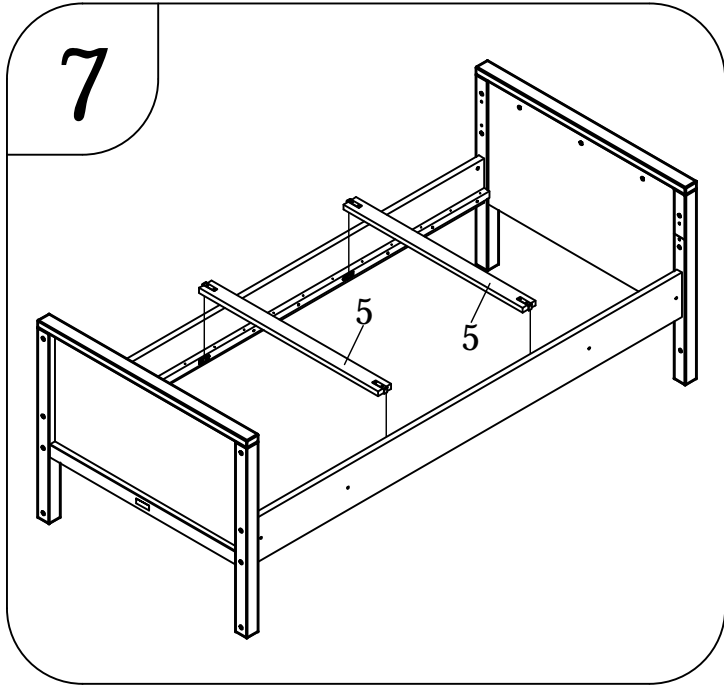

bopita[®]

ASSEMBLY INSTRUCTION
MONTAGE HANDLEIDING
MONTAGE ANLEITUNG
NOTICE DE MONTAGE
MANUAL DE MONTAJE

UK
NL
D
F
ESP

MODEL :NORDIC
TYPE :BASIC BED 90X200
COLOUR :WHITE
ART.CODE :430139.11.

Distributor:

BOPITA
Energieweg 1
6662 NS Elst
The Netherlands

www.bopita.com

24.01.2020.

 A	 B	 C	 D	 E	 F
M6X100 8X	M6 8X	< 8X40 8X	5X40 30X	4X	4X
artcode: 441028	artcode: 442004	artcode:	artcode: 431034	artcode: 446018	artcode: 446107
 G	 H	 I			
3,5X16 8X	3,5X25 8X	1X			
artcode: 431006	artcode: 431008	artcode: 445001			